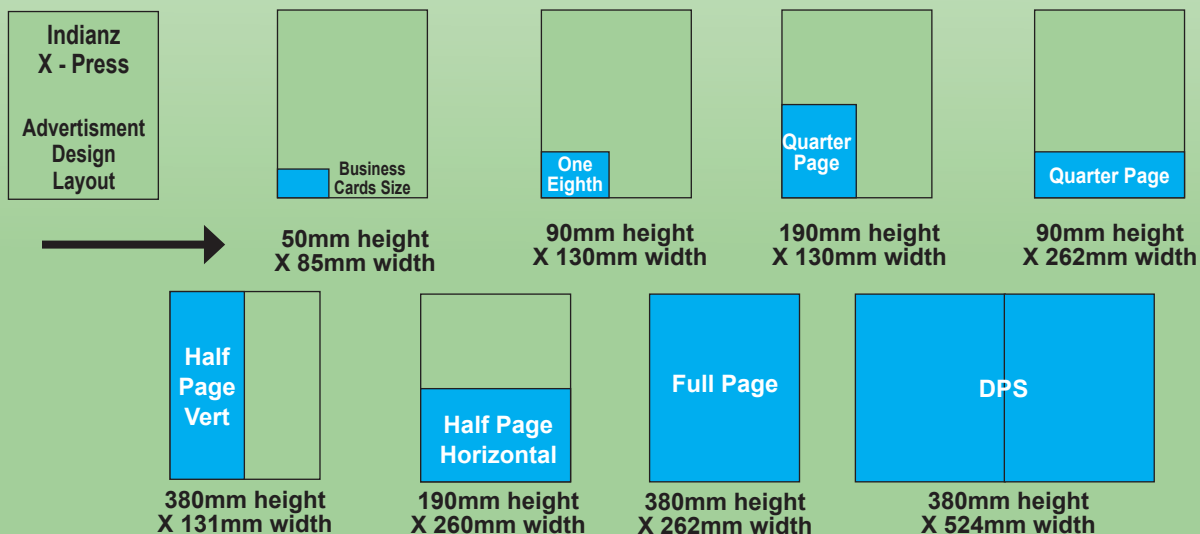

Format : Tabloid (Rate Per Month / Per Insertion)

PAGE SIZE	AD SIZE	12 + INSERTIONS (Rate / Month)	6 + INSERTIONS (Rate / Month)	3 + INSERTIONS (Rate / Month)	1+ INSERTIONS (Rate / Month)
BUSINESS CARD SIZE	50mm height X 85mm width	\$25	\$50	\$75	\$100
ONE-EIGHTH OF A PAGE	90mm height X 130mm width	\$75	\$100	\$150	\$200
QUARTER PAGE	190mm height X 130mm width	\$150	\$200	\$250	\$300
HALF PAGE	190mm height X 260mm width	\$300	\$400	\$450	\$500
FULL PAGE	360mm height X 260mm width	\$500	\$600	\$700	\$800
BACK PAGE	360mm height X 260mm width	\$600	\$700	\$800	\$1000
DPS	360mm height X 520mm width	\$1200	\$1400	\$1600	\$1800

- High resolution PDF (minimum 300dpi)
- Files to be supplied as Press Optimized PDFs
- File in CMYK, ensure there are no RGB colours or low resolution images or JPEG

INDIANZ XPRESS MEDIA GROUP

114 Viewmont Dr, Harbour View, Lower Hutt, Wellington, New Zealand
 Email : info@indianzxpess.com | Tel:- # 04 5668844 | Cell # 0220566884

PAGE SIZE	AD SIZE	6+ INSERTIONS (Rate Per Month)	3+ INSERTIONS (Rate Per Month)	SINGLE INSERTION
Ear Panel Size	60 mm height X 49mm width	\$100	\$125	\$150
BUSINESS CARD SIZE	50mm height X 85mm width	\$90	\$110	\$125
ONE-EIGHTH OF A PAGE	90mm height X 130mm width	\$200	\$225	\$250
QUARTER PAGE	190mm height X 130mm width	\$350	\$400	\$450
HALF PAGE / PONY	280mm height X 200mm width	\$680	\$760	\$850
FULL PAGE	360mm height X 260mm width	\$950	\$1050	\$1200
BACK PAGE	360mm height X 260mm width	\$1200	\$1350	\$1500
DPS	360mm height X 520mm width	\$1500	\$1800	\$2000